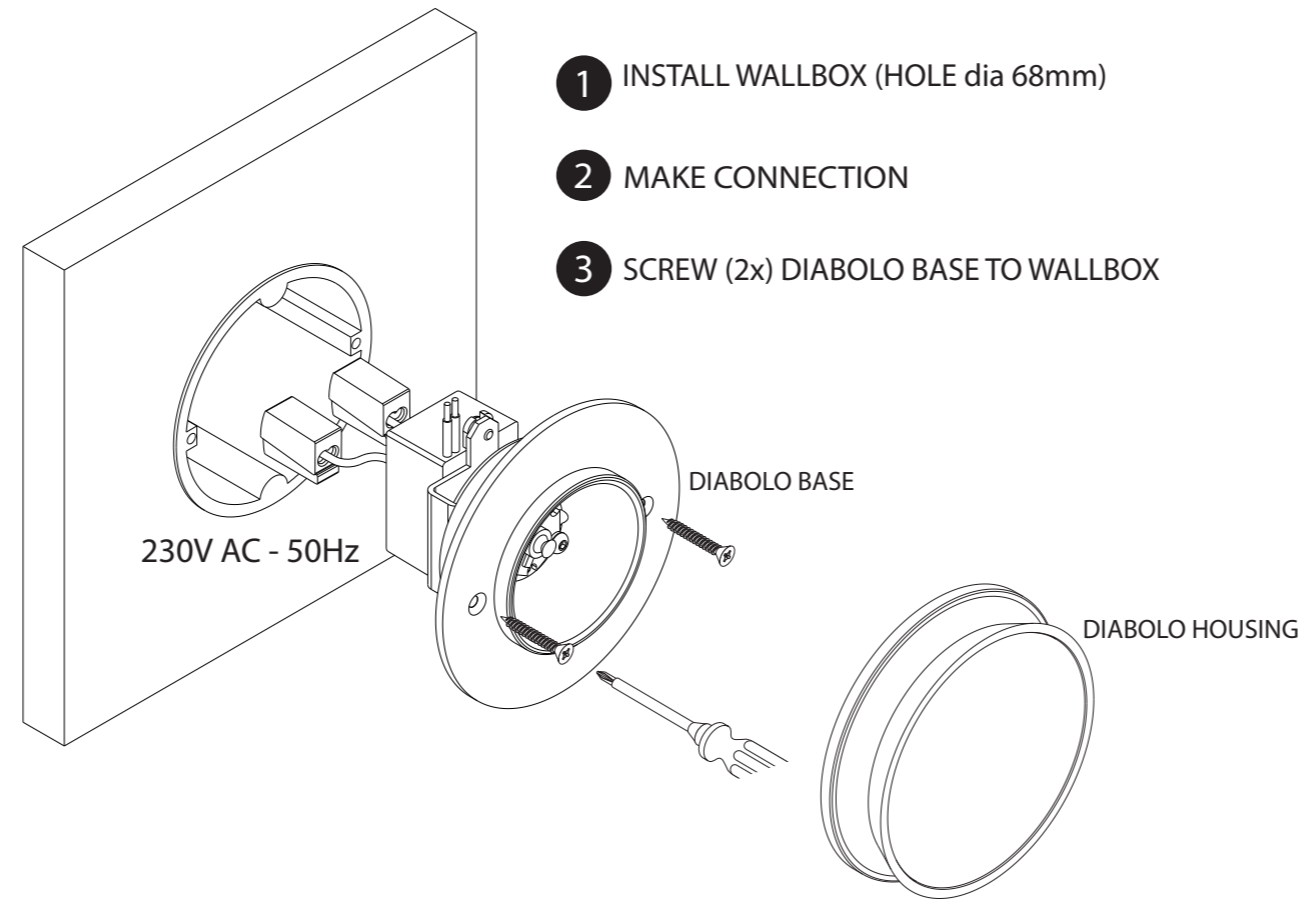

DIABOLO SMALL CI

177413	DIABOLO SMALL CI for wallbox	2700K	GOLD 24K
177447	DIABOLO SMALL CI for wallbox	2700K	TEXT. WHITE
177426	DIABOLO SMALL CI for wallbox	2700K	TEXT. BLACK
177423	DIABOLO SMALL CI for wallbox	3000K	GOLD 24K
177457	DIABOLO SMALL CI for wallbox	3000K	TEXT. WHITE
177436	DIABOLO SMALL CI for wallbox	3000K	TEXT. BLACK

safe distance to object	- 0,1m -
lamptype	POWERLED 94lm (2700K / 3000K)
fitting	None
watt	1.2W
voltage	230V AC - 50Hz
symbol	
gear	Convertor included
ip/class	IP20 - CLASS II
application	Interior - Wall mounted
orientability	Not orientable
dimmbility	Non Dimmable
weight	0.4

Use standard round electrical junction box
(Only box depth 61mm can contain small included convertor)
(=>make hole dia 68mm)

ALWAYS DISCONNECT MAINS POWER SUPPLY FROM CONVERTER BEFORE SWITCHING "ON" LED LUMINAIRES TO PREVENT HOT PLUGGING ISSUES