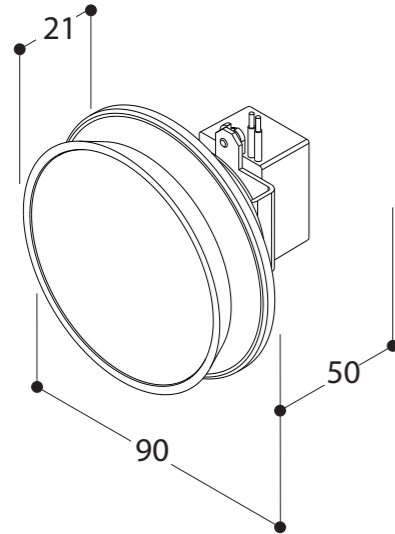

DIABOLO SMALL CI

177413	DIABOLO SMALL CI for wallbox	2700K	GOLD 24K
177447	DIABOLO SMALL CI for wallbox	2700K	TEXT. WHITE
177426	DIABOLO SMALL CI for wallbox	2700K	TEXT. BLACK
177423	DIABOLO SMALL CI for wallbox	3000K	GOLD 24K
177457	DIABOLO SMALL CI for wallbox	3000K	TEXT. WHITE
177436	DIABOLO SMALL CI for wallbox	3000K	TEXT. BLACK

safe distance to object	- 0,1m -
lamptype	POWERLED 94lm (2700K / 3000K)
fitting	None
watt	1.2W
voltage	230V AC - 50Hz
symbol	
gear	Convertor included
ip/class	IP20 - CLASS II
application	Interior - Wall mounted
orientability	Not orientable
dimmbility	Non Dimmable
weight	0.4

Use standard round electrical junction box
(Only box depth 61mm can contain small included convertor)
(=>make hole dia 68mm)

ALWAYS DISCONNECT MAINS POWER SUPPLY FROM CONVERTER BEFORE SWITCHING "ON" LED LUMINAIRES TO PREVENT HOT PLUGGING ISSUES